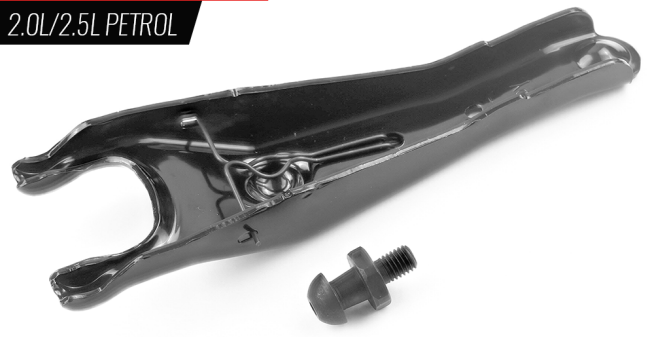

GLUTCHPRO

2.3L PETROL L3 14

CLUTCH FORK & PIVOT BALL KIT

ATFKMZ18-03

MAZDA 3 2014~2025

GLUTCHPRO

2.0L/2.5L PETROL

CLUTCH FORK & PIVOT BALL KIT