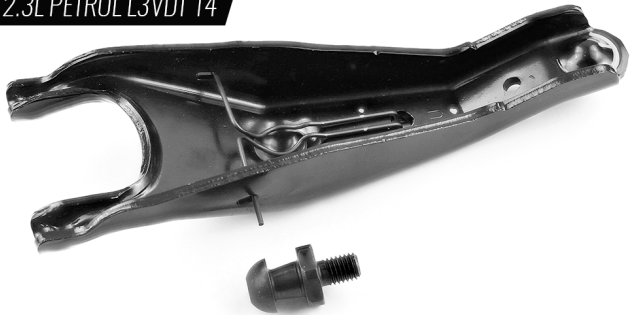

ACES

NEW PRODUCT

March 2024

MAZDA 2 2014~2015

GLUTCHPRO

1.5L PETROL P5-VPS 14

CLUTCH FORK & PIVOT BALL KIT

ATFKMZ16-02

MAZDA 6 2008~2012

GLUTCHPRO

2.5L PETROL L5 14

CLUTCH FORK & PIVOT BALL KIT

ATFKMZ17-03

MAZDA 3/6 MPS 2006~2014

GLUTCHPRO

2.3L PETROL L3VDT 14

CLUTCH FORK & PIVOT BALL KIT

ATFKMZ14-03

MAZDA DEMO 2007~2014

GLUTCHPRO

1.3L/1.5L PETROL

CLUTCH FORK & PIVOT BALL KIT

ATFKMZ15-02

MAZDA 6 2002~2008

GLUTCHPRO

2.3L PETROL L3 14

CLUTCH FORK & PIVOT BALL KIT

ATFKMZ18-03

MAZDA 3 2014~2025

GLUTCHPRO

2.0L/2.5L PETROL

CLUTCH FORK & PIVOT BALL KIT